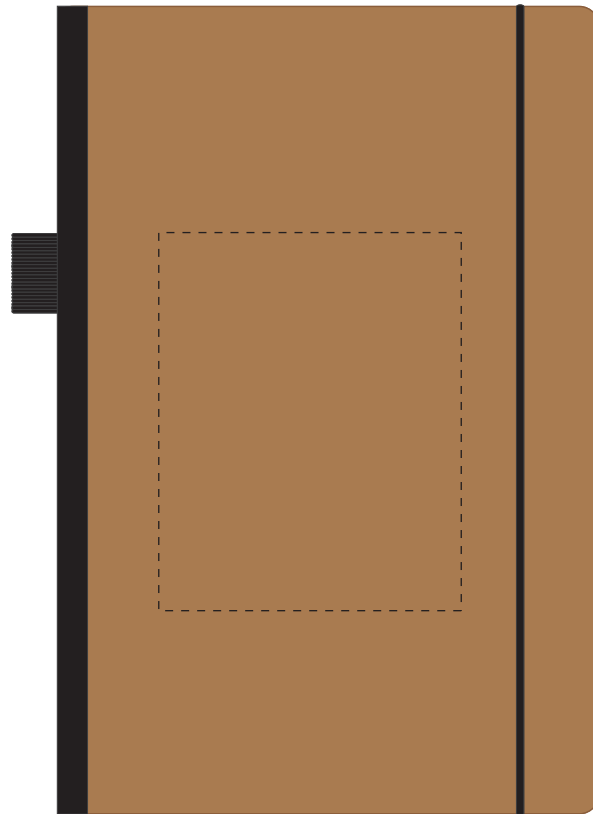

Your Ref:	Quantity:	Product Code: QS0363
Our Ref:	Version: 1	Product Colour: NATURAL

**PRINTING CONCERNS:****PRODUCT INFO: DUE TO THE NATURE OF THE PRODUCT THE PRINT POSITION MAY VARY BY 2 - 3 MM**

We stock this item in the following colours

**PANTONE REFERENCE(S)**

● ENGRAVED

ARTWORK SCALE 50%

Product Image for visualisation  
- colours may vary

- CENTRED TO PRINT AREA
- CENTRED TO NOTEBOOK

**The dashed line is to demonstrate print area and will not appear on your printed item****PLEASE NOTE:**

To proceed, please approve visual via the online system.

ARTWORK SCALE 100%

Max print area: 100mm x 80mm